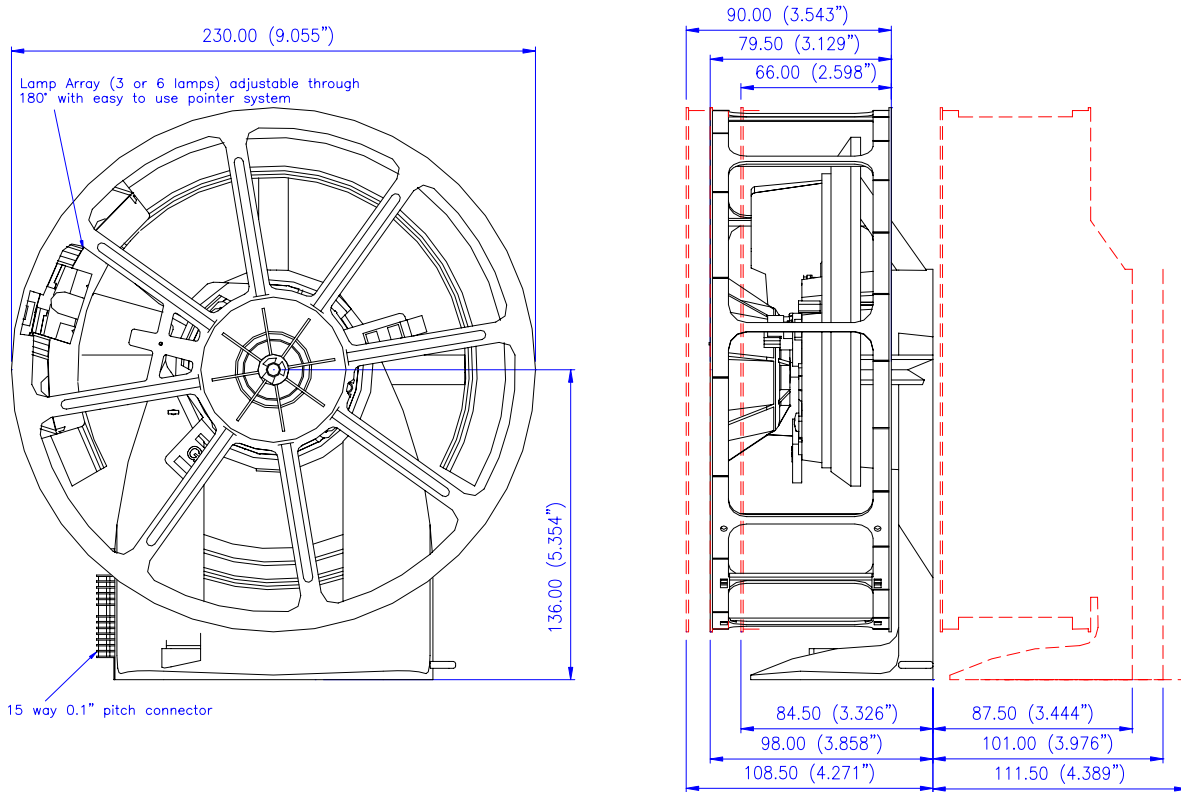

General Dimensions

For a full product specification please contact Gamesman Ltd.  
[sales@gamesman.co.uk](mailto:sales@gamesman.co.uk)  
Tel: +44 (0)1293 418888

**GAMESMAN LTD**  
CROMPTON FIELDS, CROMPTON WAY, CRAWLEY, WEST SUSSEX,  
RH10 9QB  
TEL: +44 (0) 1293 418888 FAX: +44 (0) 1293 418880  
REGISTERED IN ENGLAND NO. 3027138  
Website: [www.gamesman.co.uk](http://www.gamesman.co.uk) - E-mail: [sales@gamesman.co.uk](mailto:sales@gamesman.co.uk)